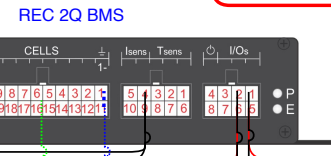

BlueSolar charge controller
MPPT 100 | 20

Roof Mounted WiFi Relay

RPi 4b 8GB with CAN hat
running MyErvin

Spyder G6 Board controlled by MyErvin

REC 2Q BMS

16S
Harness

2 x Ultraheat 3" Pipe Heaters
Underneath Battery