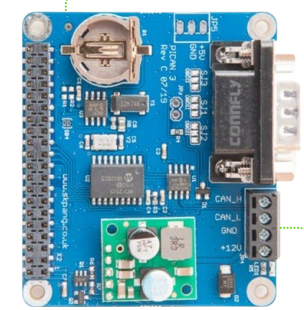

APS Harness
Alt+, Alt-, Fld, Tmp, RPM

58V 165A APS Alternator

Wakespeed 48V to 12V BiDi Converter
(allows charging from both alternators)

14V 270A Nations Alternator

Quattro 36 (3000) 50-120

Panasonic 330W 58V Solar Panel

BlueSolar charge controller
MPPT 100 | 20

Roof Mounted WiFi Relay

RPi 4b 8GB with CAN hat
running MyErvin

Spyder G6 Board controlled by MyErvin

REC 2Q BMS

16S
Harness

2 x Ultraheat 3" Pipe Heaters
Underneath Battery