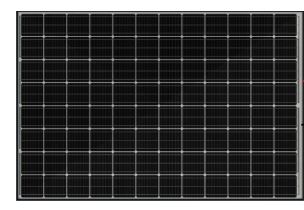

APS Harness
Alt+, Alt-, Fld, Tmp, RPM

58V 165A APS Alternator

Wakespeed 48V to 12V BiDi Converter
(allows charging from both alternators)

14V 270A Nations Alternator

Quattro 36 (3000) 50-120

Panasonic 330W 58V Solar Panel