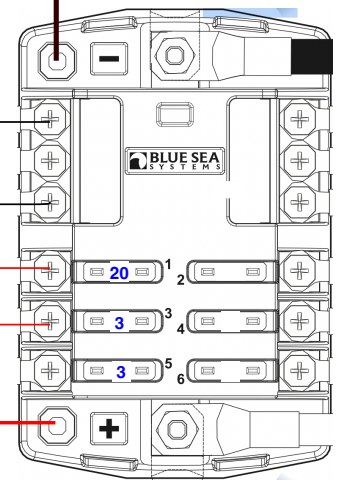

BLUE SEA SYSTEMS