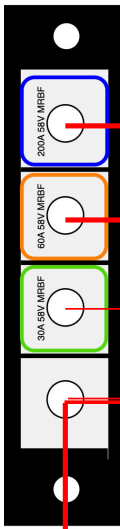

APS Harness
Alt+, Alt-, Fld, Tmp, RPM

58V 165A APS Alternator

Wakespeed 48V to 12V BiDi Converter
(allows charging from both alternators)

14V 270A Nations Alternator

Quattro 36 (3000) 50-120

Panasonic 330W 58V Solar Panel

BlueSolar charge controller
MPPT 100 | 20

Roof Mounted WiFi Relay

RPi 4b 8GB with CAN hat
running MyErvin

Spyder G6 Board controlled by MyErvin

REC 2Q BMS

16S
Harness

2 x Ultraheat 3" Pipe Heaters
Underneath Battery