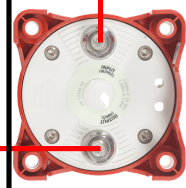

BlueSolar charge controller
MPPT 100 | 20

Roof Mounted WiFi Relay

RPi 4b 8GB with CAN hat
running MyErvin

Spyder G6 Board controlled by MyErvin

REC 2Q BMS

16S
Harness

2 x Ultraheat 3" Pipe Heaters
Underneath Battery