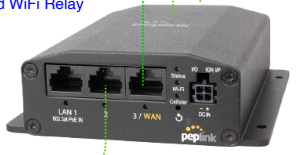

APS Harness
Alt+, Alt-, Fld, Tmp, RPM

58V 165A APS Alternator

Wakespeed 48V to 12V BiDi Converter
(allows charging from both alternators)

14V 270A Nations Alternator

Quattro 36 (3000) 50-120

Panasonic 330W 58V Solar Panel

BlueSolar charge controller
MPPT 100 | 20

Roof Mounted WiFi Relay

RPi 4b 8GB with CAN hat
running MyErvin

Spyder G6 Board controlled by MyErvin

REC 2Q BMS

16S
Harness

2 x Ultraheat 3" Pipe Heaters
Underneath Battery